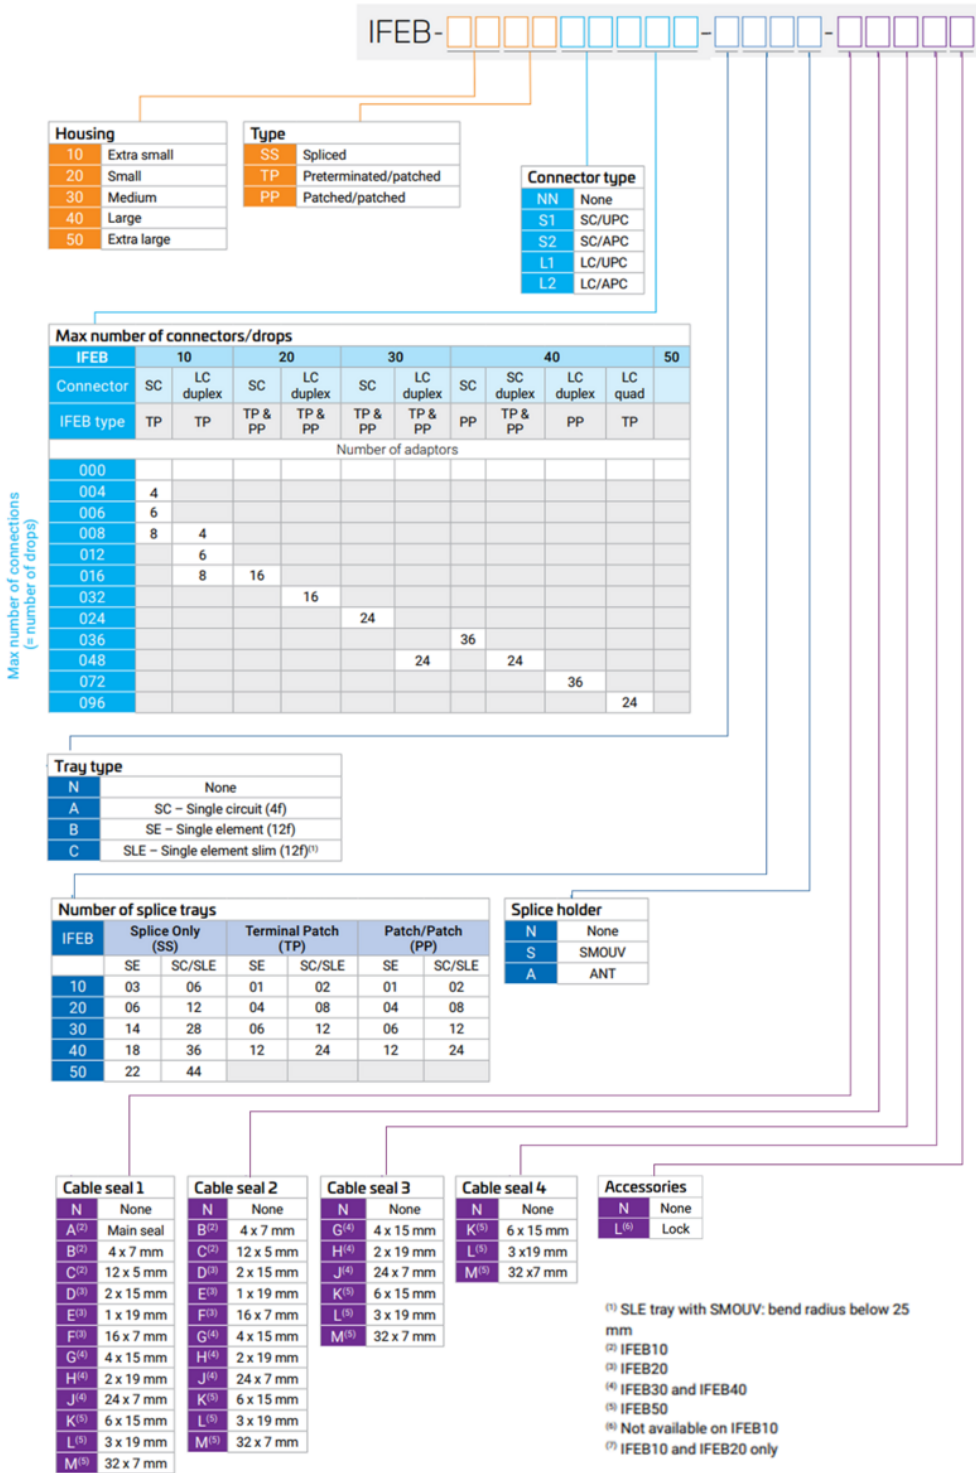

## General Specifications

<b>Functionality</b>	Splicing
<b>Access</b>	Front
<b>Adapter Ports, quantity</b>	0
<b>Cable Ports, quantity</b>	4
<b>Drop Port, quantity</b>	24
<b>Enclosure Color</b>	Pure White (RAL 9010)
<b>Front Cover Type</b>	Snap-on cover
<b>Interface</b>	Splicing only

<b>Pigtails Included, quantity</b>	0
<b>Splice Tray Construction</b>	No tray
<b>Splicing Capacity, maximum</b>	0
<b>Splicing Type</b>	ANT   SMOUV

## Dimensions

<b>Height</b>	425 mm   16.732 in
<b>Height, with cover</b>	500 mm   19.685 in
<b>Width</b>	295 mm   11.614 in
<b>Depth</b>	145 mm   5.709 in

Dimension Drawing

Ordering Tree

## Packaging and Weights

<b>Included</b>	Box (1)   Drop Seal, 24x7 (1)   Main Seal 4 x 15 (1)   Blind port (1)
<b>Packaging quantity</b>	1
<b>Packaging Type</b>	Box