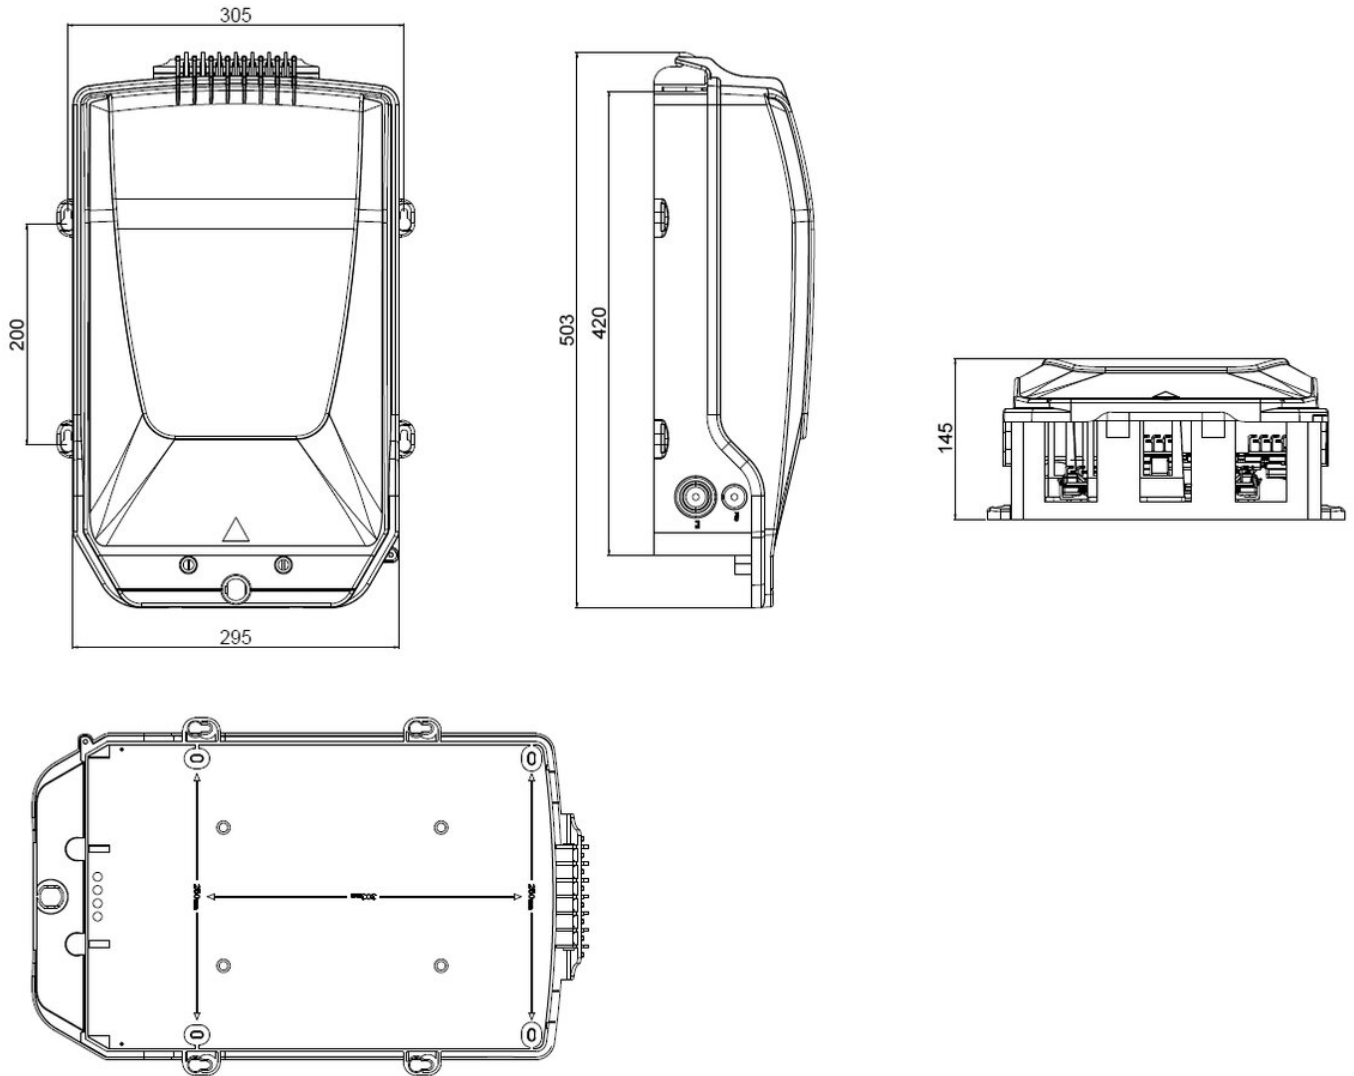

IFEB40, Indoor Fiber Optic Wall mount Enclosure, Splice Only, No trays(36) Smouv, Feeder Cable Seal 4x15mm and 24x7mm drop seal, RAL 9010

- Compact, wall mountable fiber enclosures for indoor use
- Specifically designed for fast FTTH deployment and easy customer connection
- Configurable as splice only or connectorized solution
- Multiple and modular wrap around cable port sealing options to suit a wide range of cables
- Easy intergration of 900µm connectorised or 250µm splice splitters (inactive)
- Single Element (SE), Single Slim Element (SLE) or Single Circuit (SC) tray options - Smouv and ANT
- Powered by NOVUX™

## General Specifications

<b>Functionality</b>	Splicing
<b>Access</b>	Front
<b>Adapter Ports, quantity</b>	0
<b>Cable Ports, quantity</b>	4
<b>Drop Port, quantity</b>	24
<b>Enclosure Color</b>	Pure White (RAL 9010)
<b>Front Cover Type</b>	Snap-on cover
<b>Interface</b>	Splicing only

<b>Pigtails Included, quantity</b>	0
<b>Splice Tray Construction</b>	No tray
<b>Splicing Capacity, maximum</b>	0
<b>Splicing Type</b>	ANT   SMOUV

## Dimensions

<b>Height</b>	425 mm   16.732 in
<b>Height, with cover</b>	500 mm   19.685 in
<b>Width</b>	295 mm   11.614 in
<b>Depth</b>	145 mm   5.709 in

Dimension Drawing

Ordering Tree