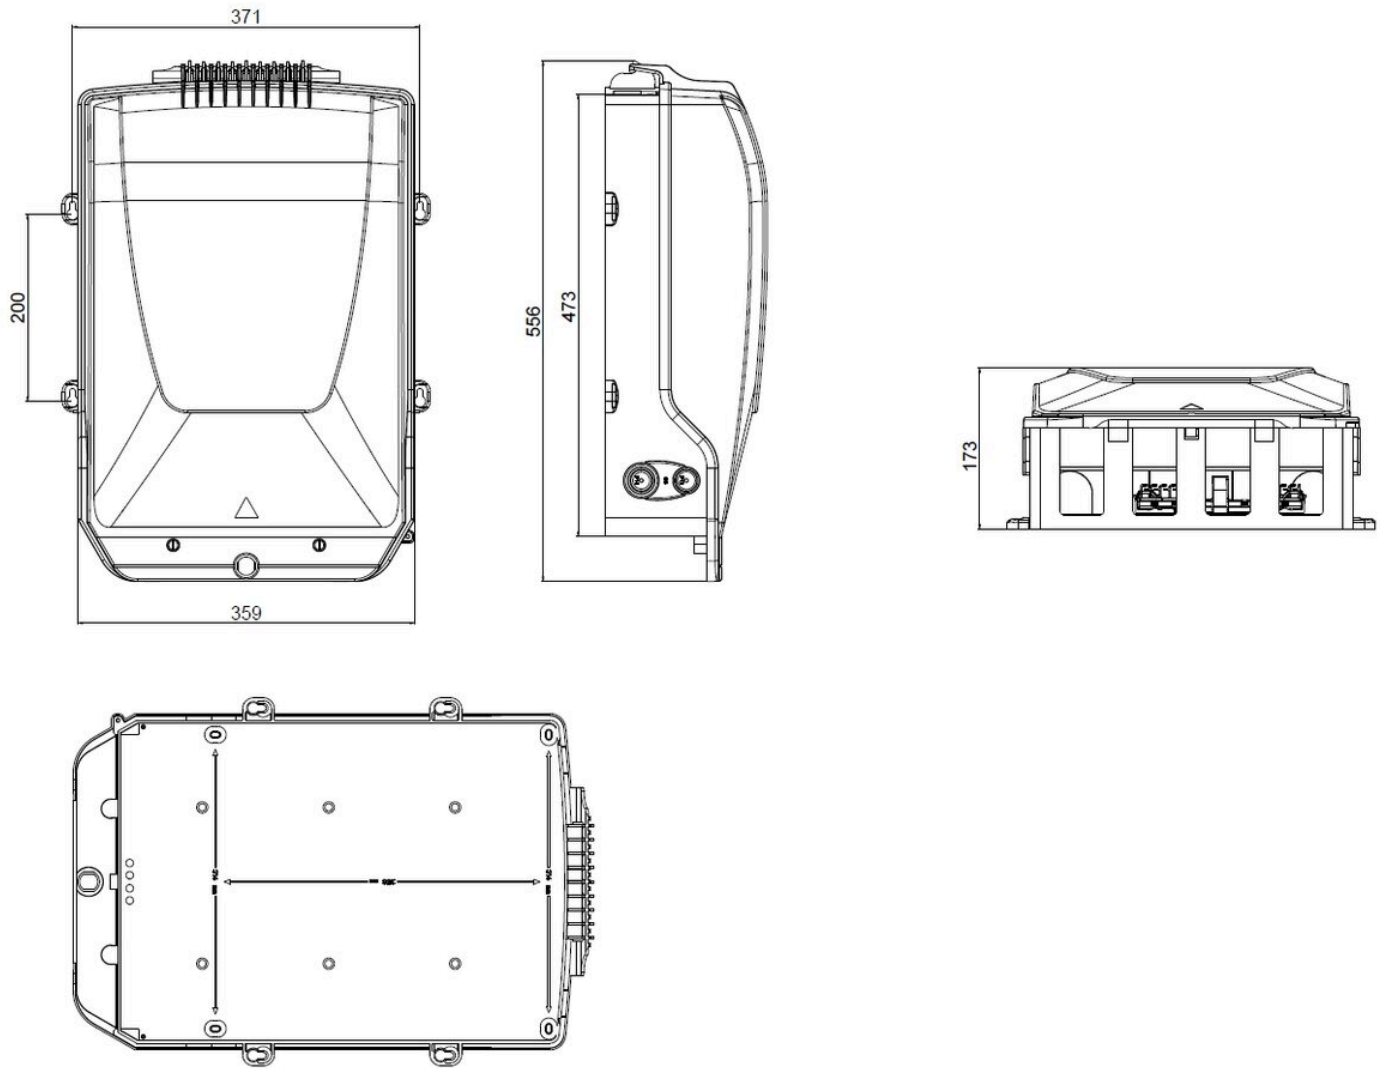

IFEB50, Indoor Fiber Optic Wall mount Enclosure, Splice Only, No trays Smouv, Feeder Cable Seal 6x15mm and 32x7mm drop seal, RAL 9010

- Compact, wall mountable fiber enclosures for indoor use
- Specifically designed for fast FTTH deployment and easy customer connection
- Configurable as splice only or connectorized solution
- Multiple and modular wrap around cable port sealing options to suit a wide range of cables
- Easy intergration of 900µm connectorised or 250µm splice splitters (inactive)
- Single Element (SE), Single Slim Element (SLE) or Single Circuit (SC) tray options - Smouv and ANT
- Powered by NOVUX™

## General Specifications

<b>Functionality</b>	Splicing
<b>Access</b>	Front
<b>Adapter Ports, quantity</b>	0
<b>Cable Ports, quantity</b>	6
<b>Drop Port, quantity</b>	32
<b>Enclosure Color</b>	Pure White (RAL 9010)
<b>Front Cover Type</b>	Snap-on cover
<b>Interface</b>	Splicing only

<b>Pigtails Included, quantity</b>	0
<b>Splice Tray Construction</b>	No tray
<b>Splicing Capacity, maximum</b>	0
<b>Splicing Type</b>	ANT   SMOUV

## Dimensions

<b>Height</b>	480 mm   18.898 in
<b>Height, with cover</b>	550 mm   21.654 in
<b>Width</b>	360 mm   14.173 in
<b>Depth</b>	175 mm   6.89 in

Dimension Drawing