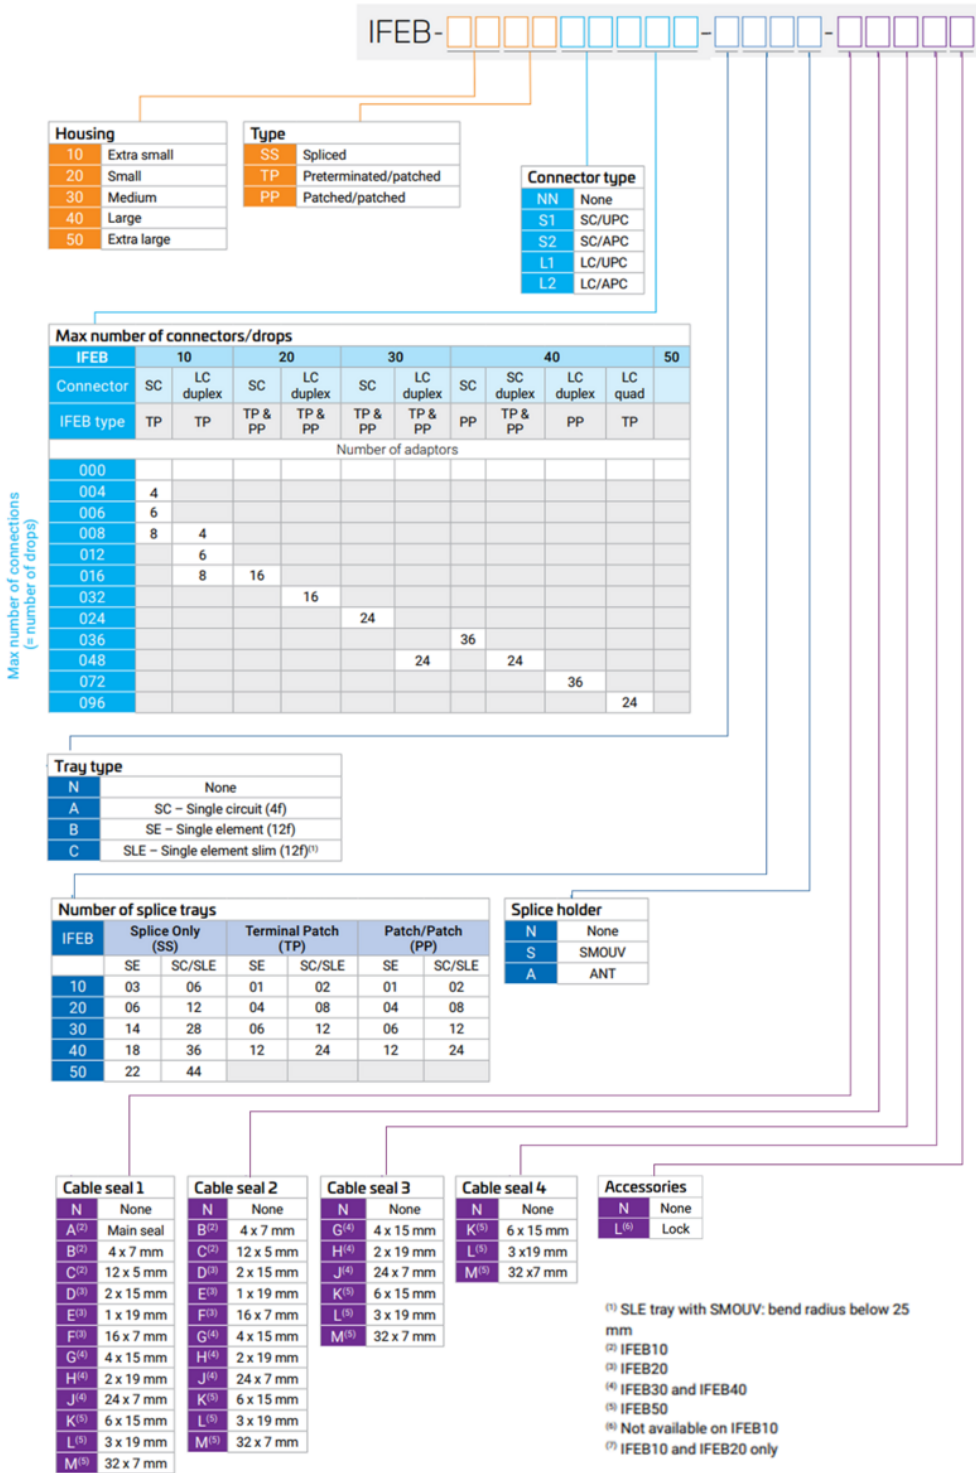

<b>Pigtails Included, quantity</b>	0
<b>Splice Tray Construction</b>	No tray
<b>Splicing Capacity, maximum</b>	0
<b>Splicing Type</b>	ANT   SMOUV

## Dimensions

<b>Height</b>	480 mm   18.898 in
<b>Height, with cover</b>	550 mm   21.654 in
<b>Width</b>	360 mm   14.173 in
<b>Depth</b>	175 mm   6.89 in

Dimension Drawing

## Ordering Tree

## Packaging and Weights

<b>Included</b>	Box (1)   Drop Seal, 32x7 (1)   Main Seal 6 x 15 (1)   Blind port (2)
<b>Packaging quantity</b>	1
<b>Packaging Type</b>	Box